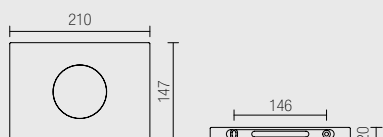

ACCESSOIRES / ACCESSORIES

Alimentations (p. 258).
Drivers page 258

CODES DE BASE / BASE CODES

A501.

FINITIONS / FINISHINGS

- ☐ 1 Blanc / White
- ☐ 2 Noir / Black
- ☐ 5 Aluminium brillant /
- ☐ 7 Aluminium brossé / Satin aluminium

COULEUR LED / LED COLOR

- ☐ BN 4000°K
- ☐ BC 3000°K
- ☐ CC 2700°K

PUISSANCE / POWER

9W - 12 Vcc - 945 lm

Exemple de codification: Article OPERA 1 + Finition aluminium + Couleur led 4000°K = Code : **A501.7BN**
Example of codification: Product OPERA 1 + Finishing aluminium + Led color 4000°K = Code: A501.7BN