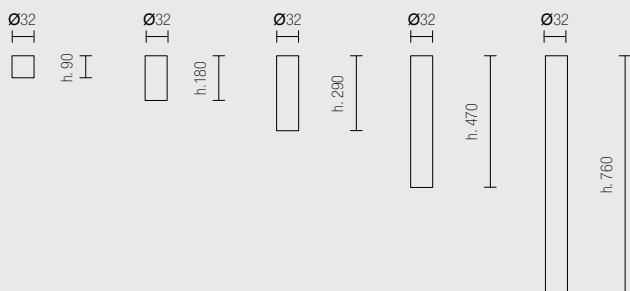

DIMENSIONS / DIMENSIONS

ACCESSOIRES / ACCESSORIES

CODES DE BASE / BASE CODES

DIMENSIONS / DIMENSION

FINITIONS / FINISHINGS

FAISCEAU LUMINEUX / LIGHT BEAM

COULEUR LED / LED COLOUR

PUISSANCE / POWER

P31.

A H 90 mm

B H 180 mm

C H 290 mm

D H 470 mm

E H 760 mm

- ☐ 1 Blanc / White
- ☐ 2 Noir / Black
- ☐ 5 Aluminium brillant /
  Bright aluminum
- ☐ 7 Aluminium brossé /
  Satin aluminum

- ☐ 15 15°
- ☐ 25 25°
- ☐ 40 40°
- ☐ 60 60°
- ☐ 80 80°

- ☐ BN 4000°K
- ☐ BC 3000°K
- ☐ CC 2700°K
- ☐ BL Bleu / Blue
- ☐ VE Vert / Green
- ☐ RO Rouge / Red
- ☐ AM Ambré / Amber

1x2W 500mA - 176 lm

Exemple de codification: Article CND P31. + Dimension H180 + Finition blanc + Faisceau lumineux 15° + Couleur led 4000°K = Code : **P31.B115BN**

Example of codification: Product CND P31. + Dimensions H180 + Finition white + Light beam 15° + Led color 4000°K = Code: P31.B115BN