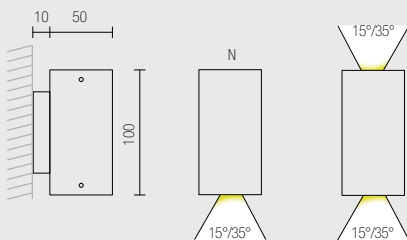

DIMENSIONS / DIMENSIONS

ACCESSOIRES / ACCESSORIES

Mono-émission Cloe
Mono-emission Cloe

Bi-émission Cloe
Bi-emission Cloe

Alimentations p. 262-263
Drivers page 262-263

CODE BASE / BASE CODES

FINITIONS / FINISHINGS

1er FAISCEAU LUMINEUX / 1st LIGHT BEAM

2e FAISCEAU LUMINEUX / 2nd LIGHT BEAM

COULEUR LED / LED COLOR

PUISSANCE / POWER

L32.

- 1 Blanc / White
- 2 Noir / Black
- 7 Aluminium brossé /
  / Satin aluminium

- 15 15°
- 25 25°
- 35 35°

- N Sans LED / Without LED
- 15 15°
- 25 25°
- 35 35°

- BN 4000°K
- BC 3000°K
- CC 2700°K
- BL Bleu / Blue
- VE Vert / Green
- RO Rouge / Red
- AM Ambré / Amber

- 3 3x1W 350mA - 423 lm
- 5 3x2W 500mA - 528 lm

Exemple de codification: Article CLOE + Finition noir + 1er faisceau lumineux 15° + 2^e faisceau lumineux 15° + Couleur led 4000°K + Puissance 3x1W 350mA = Code : **L32.21515BN3**
Example of codification: Product CLOE + Finishing black + 1th light beam 15° + 2nd light beam 15° + Led color 4000°K + Power 3x1W 350mA = Code: L32.21515BN3