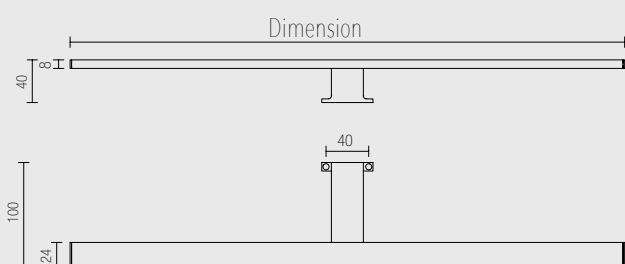

DIMENSIONS / DIMENSIONS

CODES DE BASE / BASE CODES

SARY.

FINITIONS / FINISHINGS

- 5 Aluminium brillant /
- 6 Chrome / Chrome
- 7 Aluminium brossé / Satin aluminium

DIMENSIONS / DIMENSIONS

- A Dimensions hors tout 320 mm 6W-24Vcc
  - 633 lm
- B Dimensions hors tout 520 mm 10W-24Vcc
  - 1056 lm

COULEUR LED / LED COLOUR

- BN 4000°K
- BC 3000°K
- CC 2700°K

Exemple de codification: ARTICLE SARY + Finition Chrome + Dimensions hors tout A+ Couleur led 4000°K = Code: **SARY.6ABN**

Example of codification: product SARY + Finishing Chrome + Dimensions A + Led color 4000°K = Code: SARY.6ABN