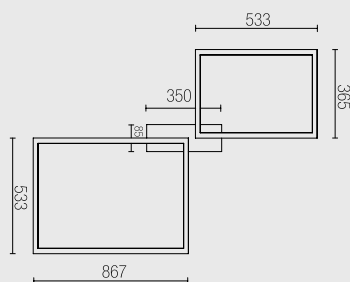

It can be installed on indoor locations.

- Screw assembly.
- Elegant line with high performance lighting.
- Power supply: 220Vac included
- Cable: cm. 50

CONNECT IN PARALLEL

DIMENSIONS / DIMENSIONS

CODES DE BASE /
BASE CODES