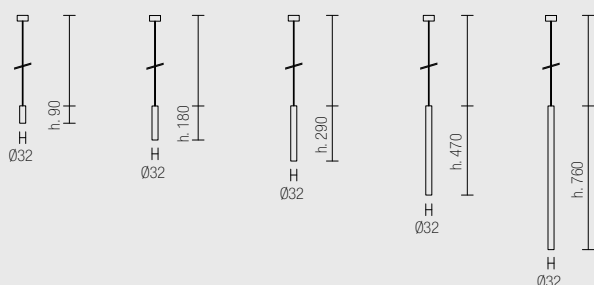

Modern and elegant line.

- Wide range of finishings, of secondary optics and dimensions.
- Fixing system included.
- Power supply: 220mA
- Cable with fabric covering; white, black, red: cm. 200

DIMENSIONS / DIMENSIONS