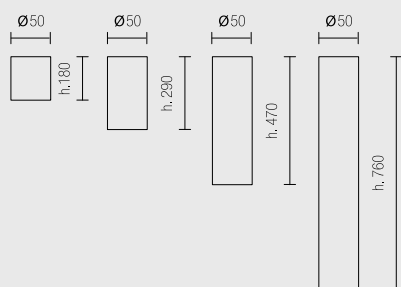

DIMENSIONS / DIMENSIONS