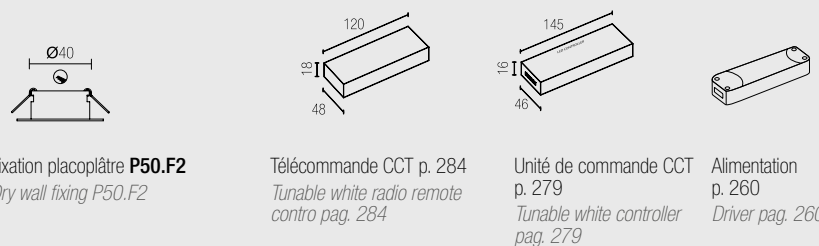

Aluminium ceiling D.70mm cylinder with tunable white COB LED. It is suitable as main lighting for wide residential areas and retails. It can be installed on indoor locations with hidden insert. Modern and elegant line.

- Wide range of finishings, of secondary optics and dimensions.
- Fixing system, control system and power supply included.
- Power supply: 350V
- Cable: cm. 50

DIMENSIONS / DIMENSIONS

ACCESSOIRES / ACCESSORIES