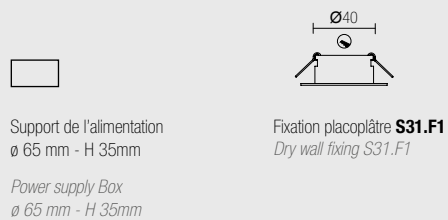

ACCESSOIRES / ACCESSORIES

CODES DE BASE / BASE CODES

S33.

DIMENSIONS / DIMENSION	FINITIONS / FINISHINGS	FAISCEAU LUMINEUX / LIGHT BEAM	COULEUR LED / LED COLOUR	PUISSANCE / POWER
A H 90 mm	1 Blanc / White	15 15°	BN 4000°K	6W - 220Vac - 528 lm
B H 180 mm	2 Noir / Black	25 25°	BC 3000°K	
C H 290 mm	5 Aluminium brillant Bright	35 35°	CC 2700°K	
D H 470 mm	aluminium		BL Bleu / Blue	
E H 760 mm	7 Aluminium brossé Satin aluminium		VE Vert / Green RO Rouge / Red	

Article CND S33 + Dimension H470 + Finition blanc + Faisceau lumineux 35° + Couleur led 4000°K = Code : **S64.D135BN**
Product CND S33 + Dimensions H470 + Finition white + Light beam 35° + Led color 4000°K = Code: S64.D135BN