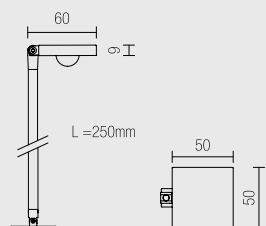

DIMENSIONS / DIMENSIONS

ACCESSOIRES / ACCESSORIES

Alimentations p. 262-263
Drivers page 262-263

CODE BASE / BASE CODES

FINITIONS / FINISHINGS

DIFFUSEUR / DIFFUSER

COULEUR LED / LED COLOR

HAUTEURS / HEIGHTS

PUISSANCE / POWER

L28Q.

- 2 Noir / Black
- 5 Aluminium brillant /
- 7 Aluminium brossé / Satin aluminium

- S Sablé / Sandblasted
- B Blanc / White

- BN 4000°K
- BC 3000°K
- CC 2700°K
- BL Bleu / Blue
- VE Vert / Green
- RO Rouge / Red

H 250 H=250 mm

3 1x1W 350mA - 141 lm
5 1x2W 500mA - 176 lm

Exemple de codification: Article GALAXY Q + Finition aluminium + Diffuseur sablé + Couleur led 4000°K Hauteur H250 mm Puissance 1x1W 350mA = Code : **L28Q.7SBN2503**
Example of codification: Product GALAXY Q + Finishing aluminium + Diffuser sandblasted + Led color 4000°K + Height H250mm + Power 1x1W 350mA = Code: L28Q.7SBN2503