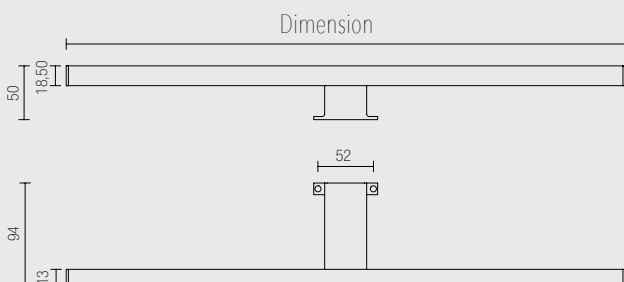

DIMENSIONS / DIMENSIONS

CODES DE BASE / BASE CODES

ROMY.

FINITIONS / FINISHINGS

- ☐ 5 Aluminium brillant / Bright aluminum
- ☐ 6 Chrome / Chrome
- ☐ 7 Aluminium brossé / Satin aluminum

DIMENSIONS / DIMENSIONS

- A Dimensions hors tout 320 mm 6W-220V - 633 lm
- B Dimensions hors tout 520 mm 10W-220V - 1056 lm

COULEUR LED / LED COLOUR

- ☐ BN 4000°K
- ☐ BC 3000°K
- ☐ CC 2700°K

Exemple de codification: Article ROMY + Finition chrome + Dimensions hors tout A+ Couleur led 4000°K = Code : ROMY.6ABN

Example of codification: Product ROMY + Finishing chrome + Dimensions A + Led color 4000°K = Code: ROMY.6ABN