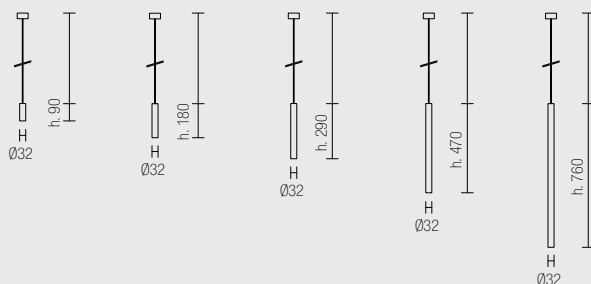

Modern and elegant line.

- Wide range of finishings, of secondary optics and dimensions.
- Fixing system included.
- Power supply: 220mA
- Cable with fabric covering; white, black, red: cm. 200

DIMENSIONS / DIMENSIONS