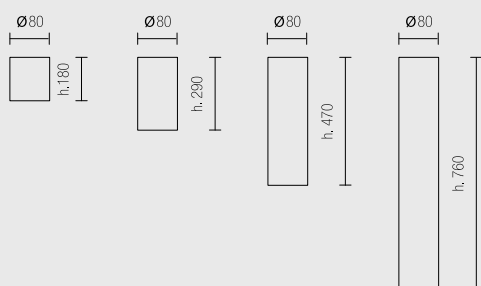

DIMENSIONS / DIMENSIONS

ACCESSOIRES / ACCESSORIES

CODES DE BASE / BASE CODES

P86.

DIMENSIONS / DIMENSION	FINITIONS / FINISHINGS
B H 180 mm	☐ 1 Blanc / White
C H 290 mm	☐ 2 Noir / Black
D H 470 mm	☐ 5 Aluminium brillant Bright aluminum
E H 760 mm	☐ 7 Aluminium brossé Satin aluminum

FAISCEAU LUMINEUX / LIGHT BEAM

☐ 24	24°
☐ 40	40°
☐ 60	60°

COULEUR LED / LED COLOUR

☐ BN	4000°K
☐ BC	3000°K
☐ CC	2700°K

PUISSANCE / POWER

9W- 220Vac - 983 lm IRC>90

Exemple de codification: Article CND P86 + Dimension H470 + Finition blanc + Faisceau lumineux 40° + Couleur led 4000°K = Code : P86.D140BN

Example of codification: Product CND P86 + Dimensions H470+ Finsihing white + Light beam 40° + Led color 4000°K = Code: P86.D140BN