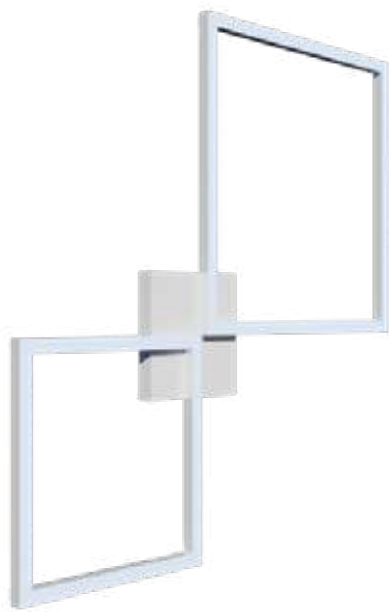

QUADRA Q.QY3

Q.QY3.

Applique/plafonnier en aluminium avec LED haute efficacité.
Pour l'éclairage principal de tous les types d'espaces résidentiels et commerciaux. Peut être installé à l'intérieur.

- Installation avec des vis.
- Ligne minimale. Haut rendement lumineux.
- Alimentation: 220V
- Câble: 50 cm

Design aluminium lamp with high brightness LED. It is suitable as general illumination for all kind of applications and for retail. It can be installed on indoor locations.

- *Screw assembly.*
- *Elegant line with high performance lighting.*
- *Power supply: 220Vac*
- *Cable: cm. 50*