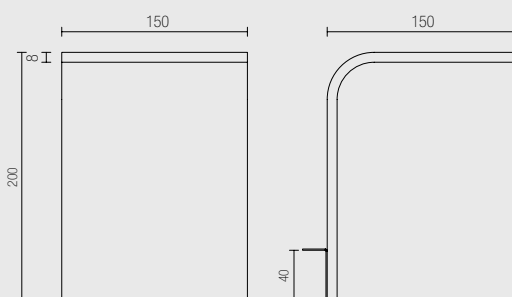

DIMENSIONS / DIMENSIONS

CODES DE BASE / BASE CODES

NK1533.

FINITIONS / FINISHINGS

■ 6 Chrome / Chrome

COULEUR LED / LED COLOUR

■ BC 3000°K
■ BN 4000°K

PUISSANCE / POWER

2W-24Vcc-248lm

Exemple de codification: Article NK1533 + Finition chrome + Couleur led 4000°K = Code: **NK1533.6BN**

Example of codification: Product NK1533 + Finishing chrome + Led color 4000°K = Code: NK1533.6BN