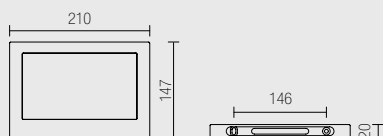

ACCESSOIRES / ACCESSORIES

Alimentations (p. 258).
Drivers page 258

CODES DE BASE / BASE CODES

A502.

FINITIONS / FINISHINGS

- ☐ 1 Blanc / White
- ☐ 2 Noir / Black
- ☐ 5 Aluminium brillant /
- ☐ 7 Aluminium brossé / Satin aluminum

COULEUR LED / LED COLOR

- ☐ BN 4000°K
- ☐ BC 3000°K
- ☐ CC 2700°K

PUISSANCE / POWER

18W - 12 Vcc - 2100 lm

Exemple de codification: Article OPERA 2 Finition blanche Couleur led 3000°K = Code : **A502.1BC**
Example of codification: Product OPERA 2 + Finishing white + Led color 3000°K = Code: A502.1BC