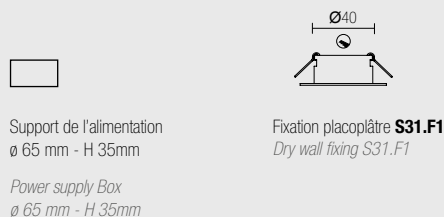

ACCESSOIRES / ACCESSORIES

CODES DE BASE / BASE CODES

S50.

DIMENSIONS / DIMENSION

B H 180 mm
C H 290 mm
D H 470 mm
E H 760 mm

FINITIONS / FINISHINGS

- ☐ 1 Blanc / White
- ☐ 2 Noir / Black
- ☐ 5 Aluminium brillant /
  Bright aluminum
- ☐ 7 Aluminium brossé /
  Satin aluminum

FAISCEAU LUMINEUX / LIGHT BEAM

- ☐ 18 18°
- ☐ 28 28°
- ☐ 47 47°

COULEUR LED / LED COLOUR

- ☐ BN 4000°K
- ☐ BC 3000°K
- ☐ CC 2700°K

PUISSANCE / POWER

7W - 220Vca - 916 lm IRC>90

Exemple de codification: Article CND S50+ Dimension H470 + Finition blanc + Faisceau lumineux 28° + Couleur led 4000°K = Code : **P50.D12BN**
Example of codification: Product CND S50 + Dimensions H470 + Finsihing white + Light beam 28° + Led color 4000°K = Code: P50.D12BN