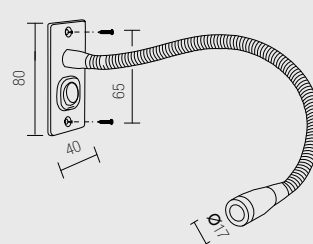

CODES DE BASE	FINITIONS / FINISHINGS	FAISCEAU LUMINEUX / LIGHT BEAM	COULEUR LED / LED COLOR	BASE ET INTERRUPTEUR / BASE AND FINISHINGS	POWER
F10.	6 Chrome / Chrome	25 25°	BN 4000°K	BASE AVEC BOÎTIER /	1W - 220 Vca - 141 lm
	7 Aluminium brossé / Satin aluminium	40 40°	BC 3000°K	BX sans interrupteur /	
		60 60°	CC 2700°K	BB avec interrupteur blanc /	
			BL Bleu / Blue	BN avec interrupteur noir /	

Exemple de codification: Article PIXEL 1 + Finition aluminium + Faisceau lumineux 25° + Couleur led 4000°K
+ Base plate interrupteur blanc = Code : **F10.725BNPB**
*Example of codification: Product PIXEL 1 + Finishing aluminium + Light beam 25° + Led color 4000°K
+ Flat base white switch = Code: F10.725BNPB*

BASE PLATE /
PX sans interrupteur /
PB avec interrupteur blanc /
PN avec interrupteur noir / PN with black switch