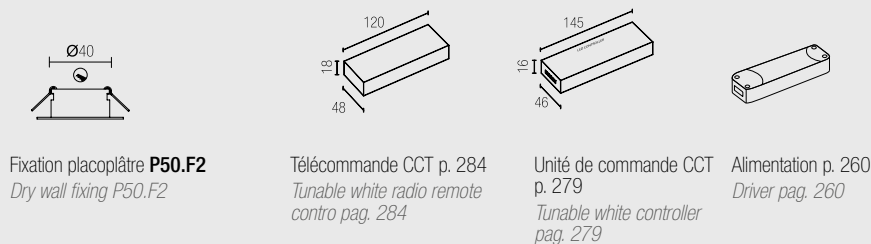

ACCESSOIRES / ACCESSORIES

CODES DE BASE / BASE CODES

P50CCT.

DIMENSIONS / DIMENSION

B H 180 mm
C H 290 mm
D H 470 mm
E H 760 mm

FINITIONS / FINISHINGS

- ☐ 1 Blanc / White
- ☐ 2 Noir / Black
- ☐ 5 Aluminium brillant
  Bright aluminum
- ☐ 7 Aluminium brossé
  Satin aluminum

FAISCEAU LUMINEUX / LIGHT BEAM

- ☐ 18 18°
- ☐ 28 28°
- ☐ 47 47°

COULEUR LED / LED COLOUR

☒ CCT 2700°K - 5000°K

PUISSANCE / POWER

350mA - 13W IRC>90
715 lm moyens.

Article CND P50CCT + Dimension H470 + Finition blanc + Faisceau lumineux 47° + Couleur LED CCT + Puissance 350mA = Code : **P50-CCT.D147CCT**
Product CND P50CCT + Dimension H470 + Finishing white + Light beam + Led color + Power 350mA = Code P50-CCT.D147CCT