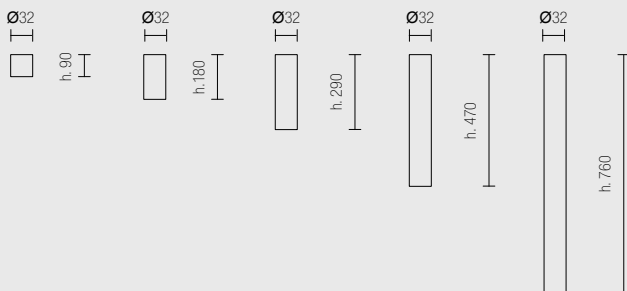

DIMENSIONS / DIMENSIONS

ACCESSOIRES / ACCESSORIES

CODES DE BASE / BASE CODES

DIMENSIONS / DIMENSION

FINITIONS / FINISHINGS

FAISCEAU LUMINEUX / LIGHT BEAM

COULEUR LED / LED COLOUR

PUISSANCE / POWER

P33.

A H 90 mm

B H 180 mm

C H 290 mm

D H 470 mm

E H 760 mm

1 Blanc / White

2 Noir / Black

5 Aluminium brillant
Bright aluminum

7 Aluminium brossé
Satin aluminum

15 15°

25 25°

35 35°

BN 4000°K

BC 3000°K

CC 2700°K

BL Bleu / Blue

VE Vert / Green

RO Rouge / Red

AM Ambré / Amber

3x2W 500mA - 528 lm

Exemple de codification: Article CND P33. + Dimension H180 + Finition blanc + Faisceau lumineux 15° + Couleur led 4000°K = **Code : P33.B115BN**

Example of codification: Product CND P33. + Dimensions H180 + Finition white + Light beam 15° + Led color 4000°K = Code: P33.B115BN